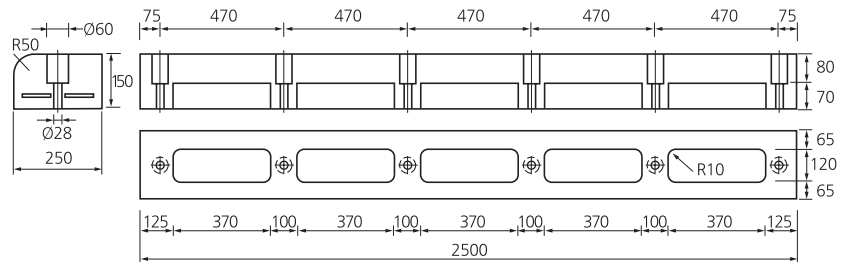

R - Rubber Edge Protector

| Drawing |

S - Rubber Edge Protector

| Drawing |

Stainless Edge Protector

| Drawing |

| Dimension |

Size	Description	MAT'L	Q'ty
9Tx100x100	Edge protector	STS304	1
D13x300L	Anchor bolt	SS400	4