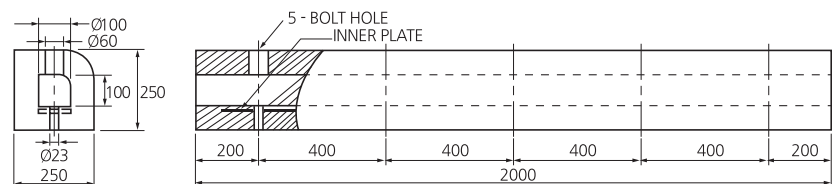

R - Rubber Edge Protector

| Drawing |

S - Rubber Edge Protector

| Drawing |

Stainless Edge Protector

| Drawing |

| Dimension |

Size	Description	MAT'L	Q'ty
9Tx100x100	Edge protector	STS304	1
D13x300L	Anchor bolt	SS400	4