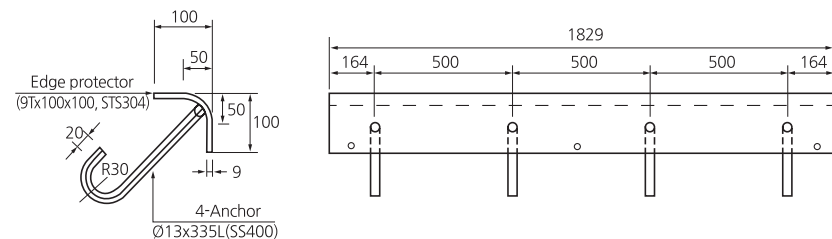

R - Rubber Edge Protector

| Drawing |

S - Rubber Edge Protector

| Drawing |

Stainless Edge Protector

| Drawing |

| Dimension |

Size	Description	MAT'L	Q'ty
9Tx100x100	Edge protector	STS304	1
D13x300L	Anchor bolt	SS400	4